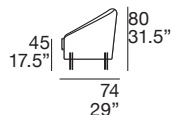

SIENA LUXURY

706

Fusto: legno di abete con particolari in multistrato.

Imbottitura seduta: poliuretano espanso con ricopratura in olmosoff®.

Imbottitura schienale: piuma d'oca e fiberfill.

Piede: in metallo, colorazione standard cromato nero (elem. 007), base girevole in metallo, finitura standard titanio opaco (elem. 716).

Frame: fir wood with multilayered particles.

Seat padding: expanded polyurethane foam with olmosoff® covering.

Back padding: goose down and fiberfill.

Legs: metal, standard black chrome color (item code 007), metal swivel base standard finishing matt titanium (item code 716).

Structure : bois de sapin avec détails en contreplaqué.

Rembouillage assises : polyuréthane expansé recouvert en olmosoff®.

Rembouillage dossiers : plume d'oie et fiberfill.

Pied : en métal, coloration standard chromé noir (code 007), base pivotante en métal, finition standard titane opaque (code 716).

007

716

MIX PELLE-TESSUTO
leather-fabric mix / cuir-tissu mix

N.B.

Struttura: Tessuto / Cuscini: Pelle
Frame: Fabric / Cushions: Leather
Structure: Tissu / Coussins: Cuir